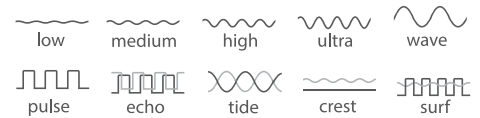

VIBRATION MODES

ORDER SPECS

Case Count

12 pcs per carton

Case Weight

6.7kg

Case Dimensions

405 x 265 x 250 mm

HS Tariff

901910

UPC/EAN

Cosmic Pink

00839289010789

Purple

00839289010864

Blue

00839289002487

AVAILABLE COLORS

Cosmic Pink
SNW6SG3

Purple
SNW6SG4

Blue
SNW6SG5

MSRP

$199 USD / $229 CAD / 299 AUD / 199€ / £179 / NOK 1,999 / DKK 1,499 / RUB 14,499 / SEK 2,099 / CHF 229 / BYN 449/ HKD 1,560 / CNY 1,680/ KRW 248,000 / SGD 280 / JPY 25,000 / NTD 6,300