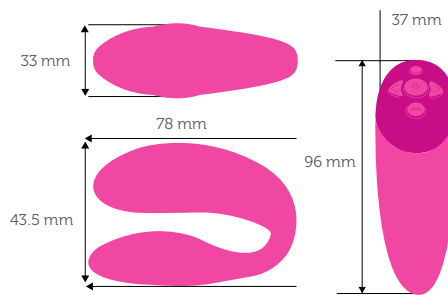

120 mins.

2-year warranty

Dimensions

Massager: 78 x 33 x 43.5 mm

Remote: 37 x 96 mm

Case: 91 x 57 x 104 mm

Weight

Massager: 69g

Remote: 55g

Case: 108g

HOW IT'S MEASURED

VIBRATION MODES

ORDER SPECS

Case Count

12 pcs per carton

Case Weight

6.7kg

Case Dimensions

405 x 265 x 250 mm

HS Tariff

901910

UPC/EAN

Cosmic Pink

00839289010789