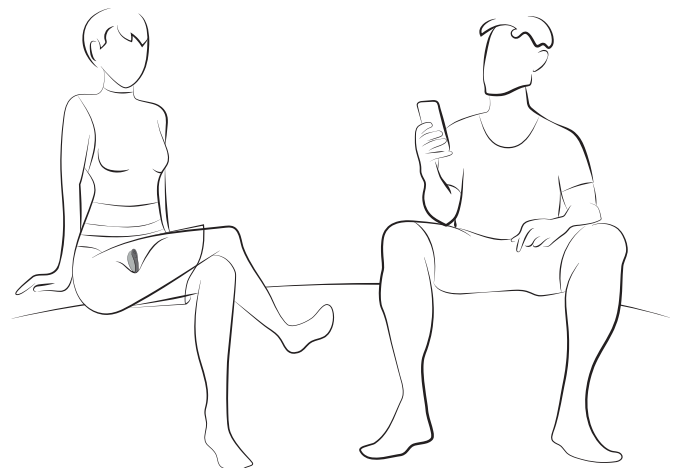

we VIBE

Jive

Wearable internal vibrator

Rumbly vibrations that keep you tingling
inside all day long. Just for you.

What it is

Jive is an internal wearable, Bluetooth® controlled vibrator that lets you take pleasure on the go, enjoying hands-free play solo or with a partner. Designed to be inserted into the vagina and worn discreetly underneath clothing, Jive is made of silky smooth body-safe silicone, with a flexible retrieval stem that fits comfortably against the body. It is comfortable to wear while lying, sitting, standing or walking, and the rumbly vibrations can be controlled by you or a partner no matter where you are with the free We-Connect app.

2. The external arm rests on the clitoris, while the internal arm is inserted, offering a perfect fit.

3. Put panties on and everything fits perfectly! No matter how you move or flex, Jive stays exactly where it belongs.

How to control

Jive is Bluetooth® enabled and works with your smartphone. When playing in the same room you simply pair your phone with Jive through the We-Connect app.

Both you and your partner download the We-Connect app to your smartphones. Jive is paired to the phone that remains within Bluetooth range of the vibrator. Add your partner with an invite from the app. Enjoy pleasure over any distance.

Wearable

Jive is designed to be inserted into the vagina and worn discreetly underneath your clothing. Its contoured shape and silky smooth silicone make it comfortable to wear while lying, sitting, standing or walking.