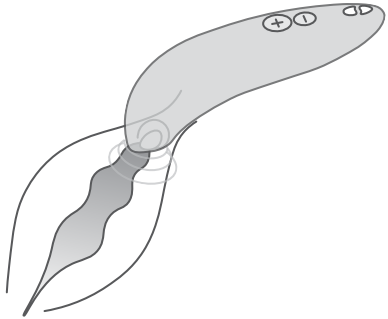

melt

by We-Vibe™

Pleasure Air™ Clitoral Stimulator

The only Pleasure Air™ stimulator designed for couples. Melt surrounds the clitoris with pulsating waves and gentle suction, while the curved design fits perfectly between you in any position. Turn up the heat and experience epic pleasure, together.

HOW IT WORKS

Melt uses subtle changes in air pressure to gently massage the clitoris, leading to intense pleasure and epic orgasms. The curved design is comfortable and easy to hold, while the Pleasure Air™ head is located right at Melt's tip, so it's easy to find just the right spot.

DESIGNED FOR COUPLES

Melt's slim, curved shape fits perfectly between you in any position, with zero bulk to get in the way of your good time.

APP CONTROLLED

Take Melt to the next level with the We-Connect™ app, for touchscreen controls and a completely fluid range of intensity levels. Find exactly the right sensation, in the moment.

melt by We-Vibe™

HOW TO USE

Melt uses subtle changes in air pressure to gently massage the clitoris. Rest the Pleasure Air™ head over the clitoris and use the control buttons to adjust the 12 levels of intensities that feel like gentle kisses to stronger suction.