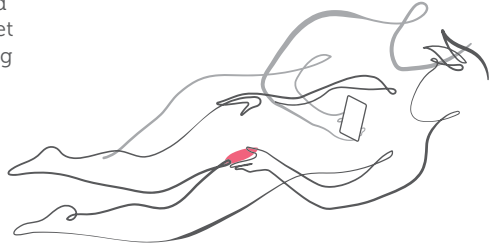

HOW IT WORKS

Melt uses subtle changes in air pressure to gently massage the clitoris, leading to intense pleasure and epic orgasms. The curved design is comfortable and easy to hold, while the Pleasure Air™ head is located right at Melt's tip, so it's easy to find just the right spot.

PRODUCT SPECS

Materials
Body-safe silicone. Free from phthalates and BPA and made without latex.

Vibrator battery
USB rechargeable lithium ion battery.

Run time
Up to 2 hours

Dimensions
42L x 55W x 126H mm

HOW TO PLAY

Melt's curved design makes it easy and comfortable to hold in any position. Let your partner control the intensity using the We-Connect™ app and experience epic pleasure together.

ORDER SPECS