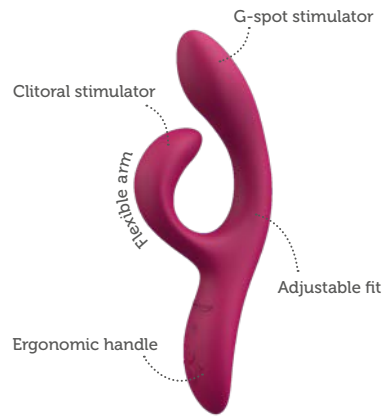

## Beyond a classic rabbit vibrator.

---

Nova 2 offers non-stop pleasure, even during your wildest moves. Experience a blended orgasm – the new and improved Nova flexes with you, keeping constant contact with your clitoris while stimulating your G-spot.

---

ADJUSTABLE  
FIT

FLEXIBLE ARM

WATERPROOF

ERGONOMIC  
HANDLE

RECHARGEABLE

SMARTPHONE  
APP

## HOW TO USE

Insert the internal G-spot stimulator into the vagina and rest the external clitoral stimulator on the clitoris. The curved part of the stimulator stays on the clitoris and flexes with each movement. Using the buttons, adjust vibration mode and intensity and choose whether the internal motor (G-spot stimulation), external motor (clitoral stimulation) or both (dual stimulation) are running.

### Clitoral stimulator

Creates rumbling vibrations on your clitoris.