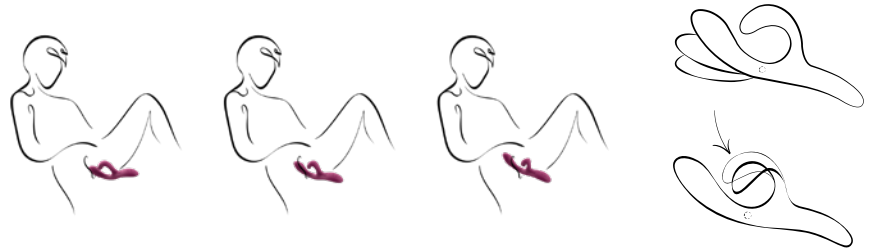

## Beyond a classic rabbit vibrator.

---

Nova 2 offers non-stop pleasure, even during your wildest moves. Experience a blended orgasm – the new and improved Nova flexes with you, keeping constant contact with your clitoris while stimulating your G-spot.

---

ADJUSTABLE  
FIT

FLEXIBLE ARM

WATERPROOF

ERGONOMIC  
HANDLE

RECHARGEABLE

SMARTPHONE  
APP

## HOW TO USE

Insert the internal G-spot stimulator into the vagina and rest the external clitoral stimulator on the clitoris. The curved part of the stimulator stays on the clitoris and flexes with each movement. Using the buttons, adjust vibration mode and intensity and choose whether the internal motor (G-spot stimulation), external motor (clitoral stimulation) or both (dual stimulation) are running.

### Dual stimulation

Two motors simultaneously stimulate the clitoris and the G-spot.