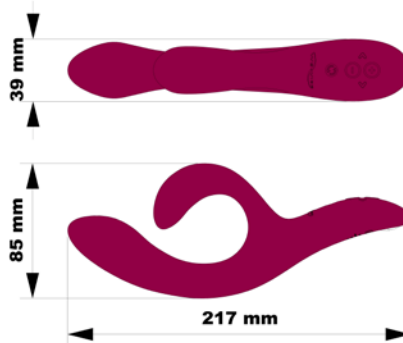

### Dimensions

Vibrator 217 x 85 x 39 mm  
Packaging 251 x 112 x 73 mm

### Weight

Vibrator 208g  
Case 514g

## HOW IT'S MEASURED